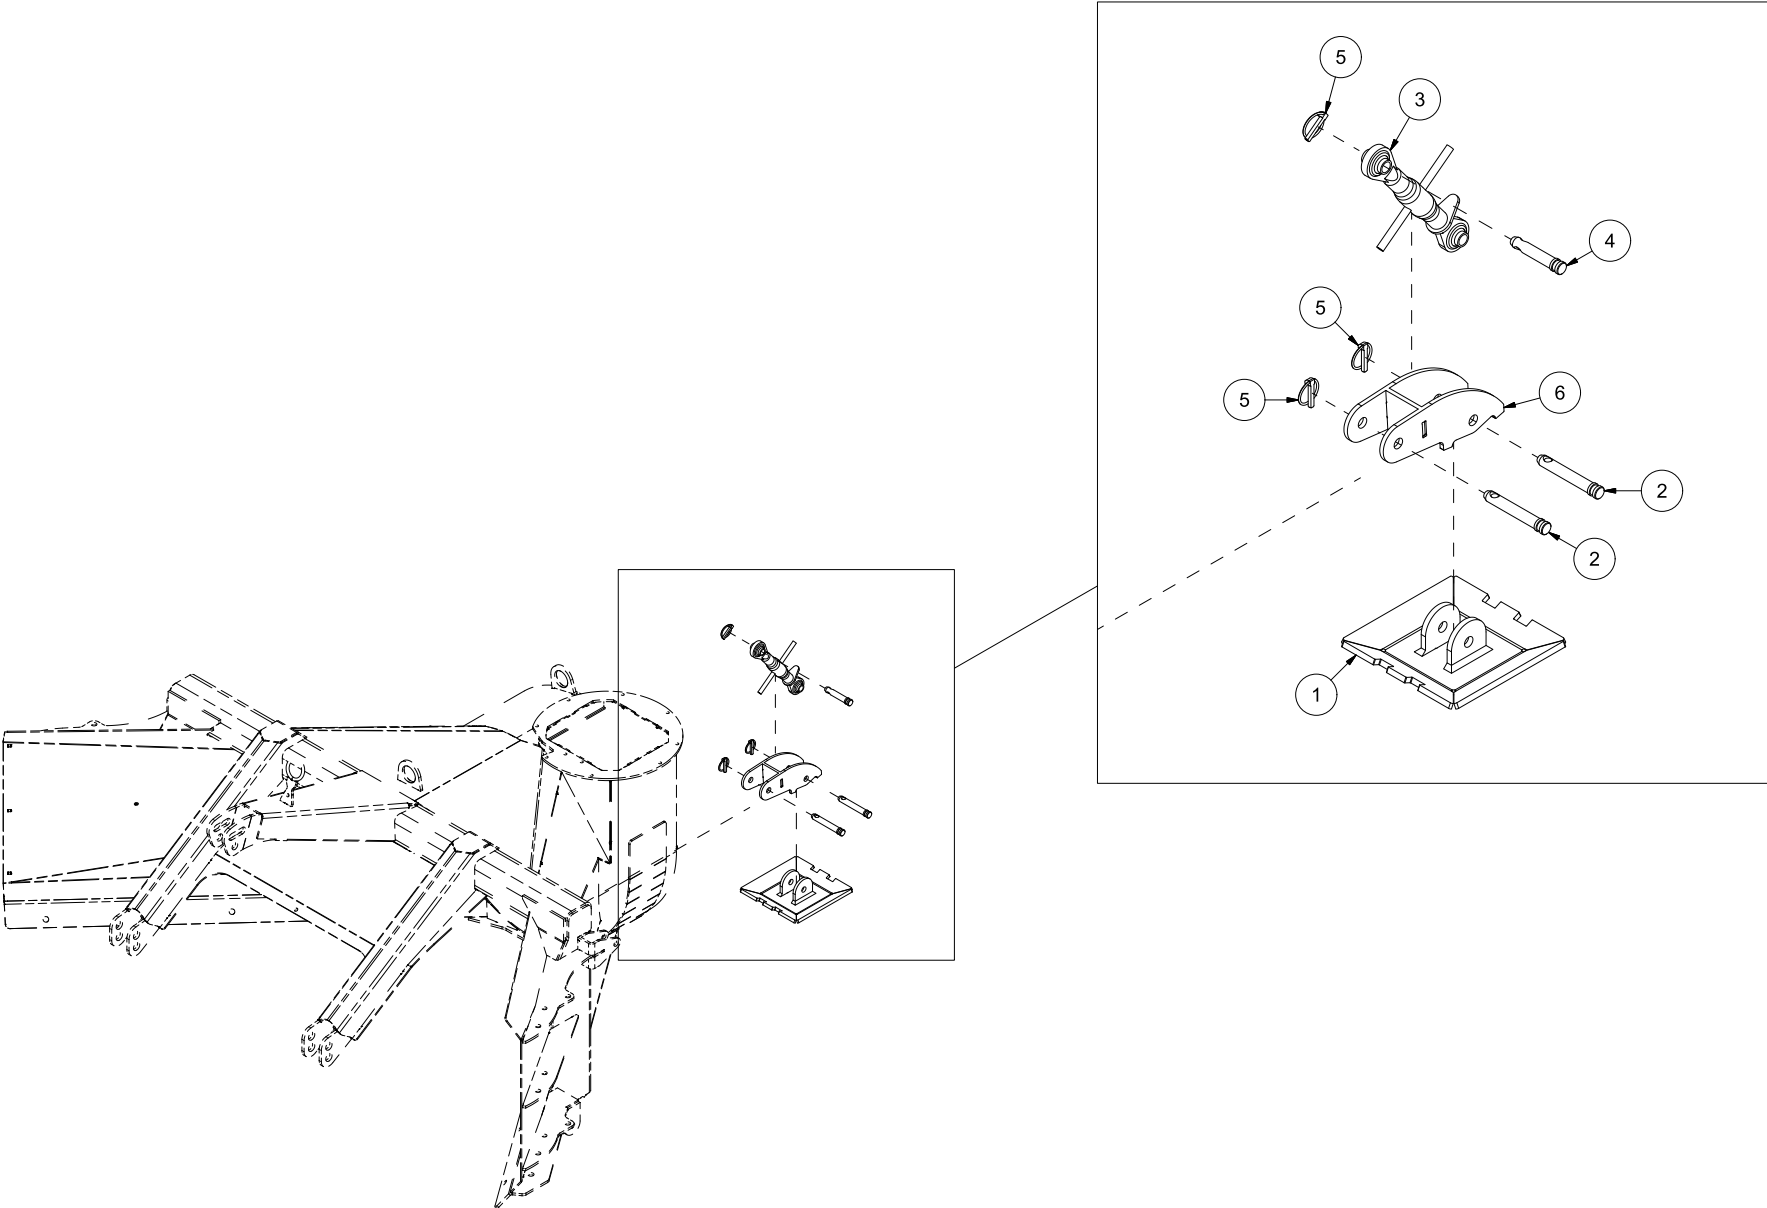

Pos	Qty	Article no	Designation
1	1	12512033	Skid pad 270x270
2	2	2526322	Top strut bolt cat. 1 Ø19x97
3	1	2551707	Top strut - Turnbuckle 290mm
4	1	2526321	Top strut bolt cat. 1 Ø19x70
5	3	2556142	Locking pin Ø10x40
6	1	12514010	Rear skid pad holder VF240