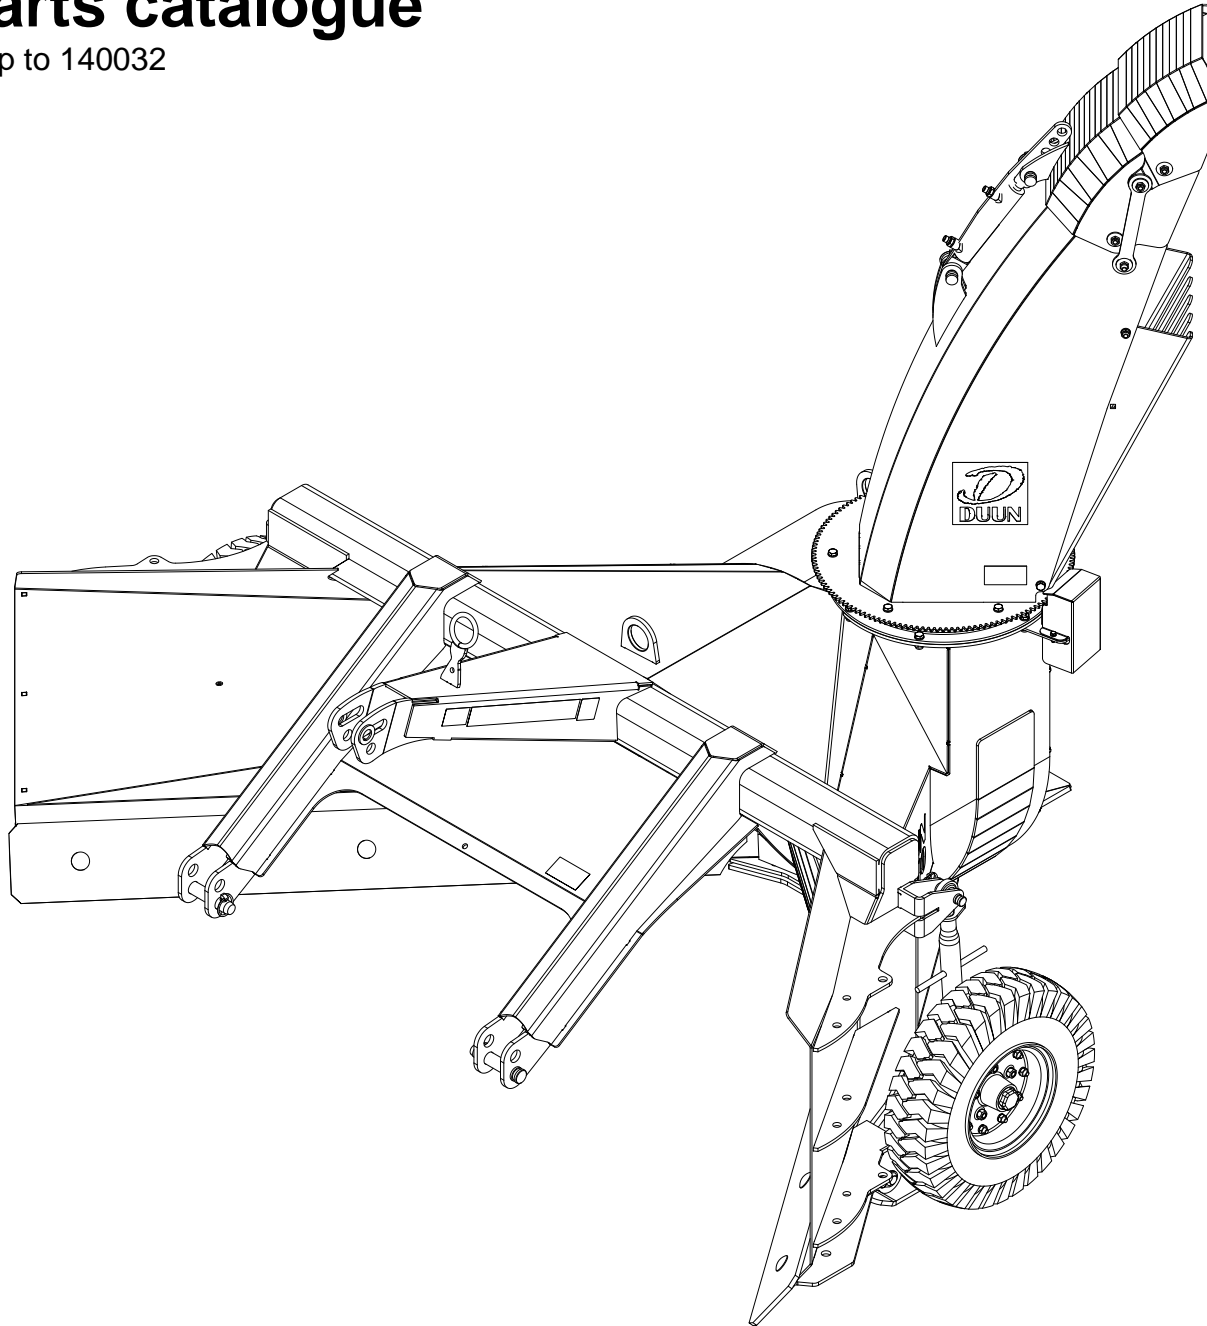

# VF240 Spare parts catalogue

Serial number: from 140013 | up to 140032

CONTENT.....	2
25148001   HULL .....	4
25148002   EJECTOR FAN.....	6
25148003   EJECTOR SPOUT .....	8
25148004   BREAKDOWN FLAP .....	10
25148005   CYLINDER EJECTOR SPOUT.....	12
25148006   STRUT EJECTOR SPOUT .....	14
25148007   SKID PAD .....	16
25148008   RIGHT SIDE EXTENSION 1,0M .....	18
25148009   RIGHT SIDE EXTENSION 1,6M .....	20
25148010   LEFT SIDE EXTENSION 1,0M .....	22
25148011   DOUBLE WEAR STEEL.....	24
25148012   REAR SKID PAD .....	26
25148013   WHEEL.....	28

Pos	Qty	Article no	Designation
1	1	12514001	Hull VF240
2	1	12514003	Wear steel, right 10x170x1570
3	1	12514004	Wear steel, left 10x170x1436
4	1	12514002	Wear steel fan housing 80 cm
5	10	2489175	Locking nut with flange M16 EIZn DIN 6926
6	10	2344491	Locking screw M16x45 EIZn 8.8 DIN 603
7	2	2556142	Locking pin Ø10x40
8	2	2551730	Drawbar bolt cat. 2 Ø28x95
9	2	2531078	Washer M16 EIZn DIN 125
10	2	2534078	Spring washer M16 EIZn DIN 127
11	2	2422485	Hexagon screw M16x30 EIZn 8.8 DIN 933
12	2	2533095	Washer Ø26/45x4
13	1	2935063	Sticker 68x40 CE
14	1	2935121	Sticker 45x309 Snowblower 540 rpm collection plate
16	1	2935088	Sticker 90x48 Risk of hand crashing
17	2	2935114	Sticker VF240 450x138