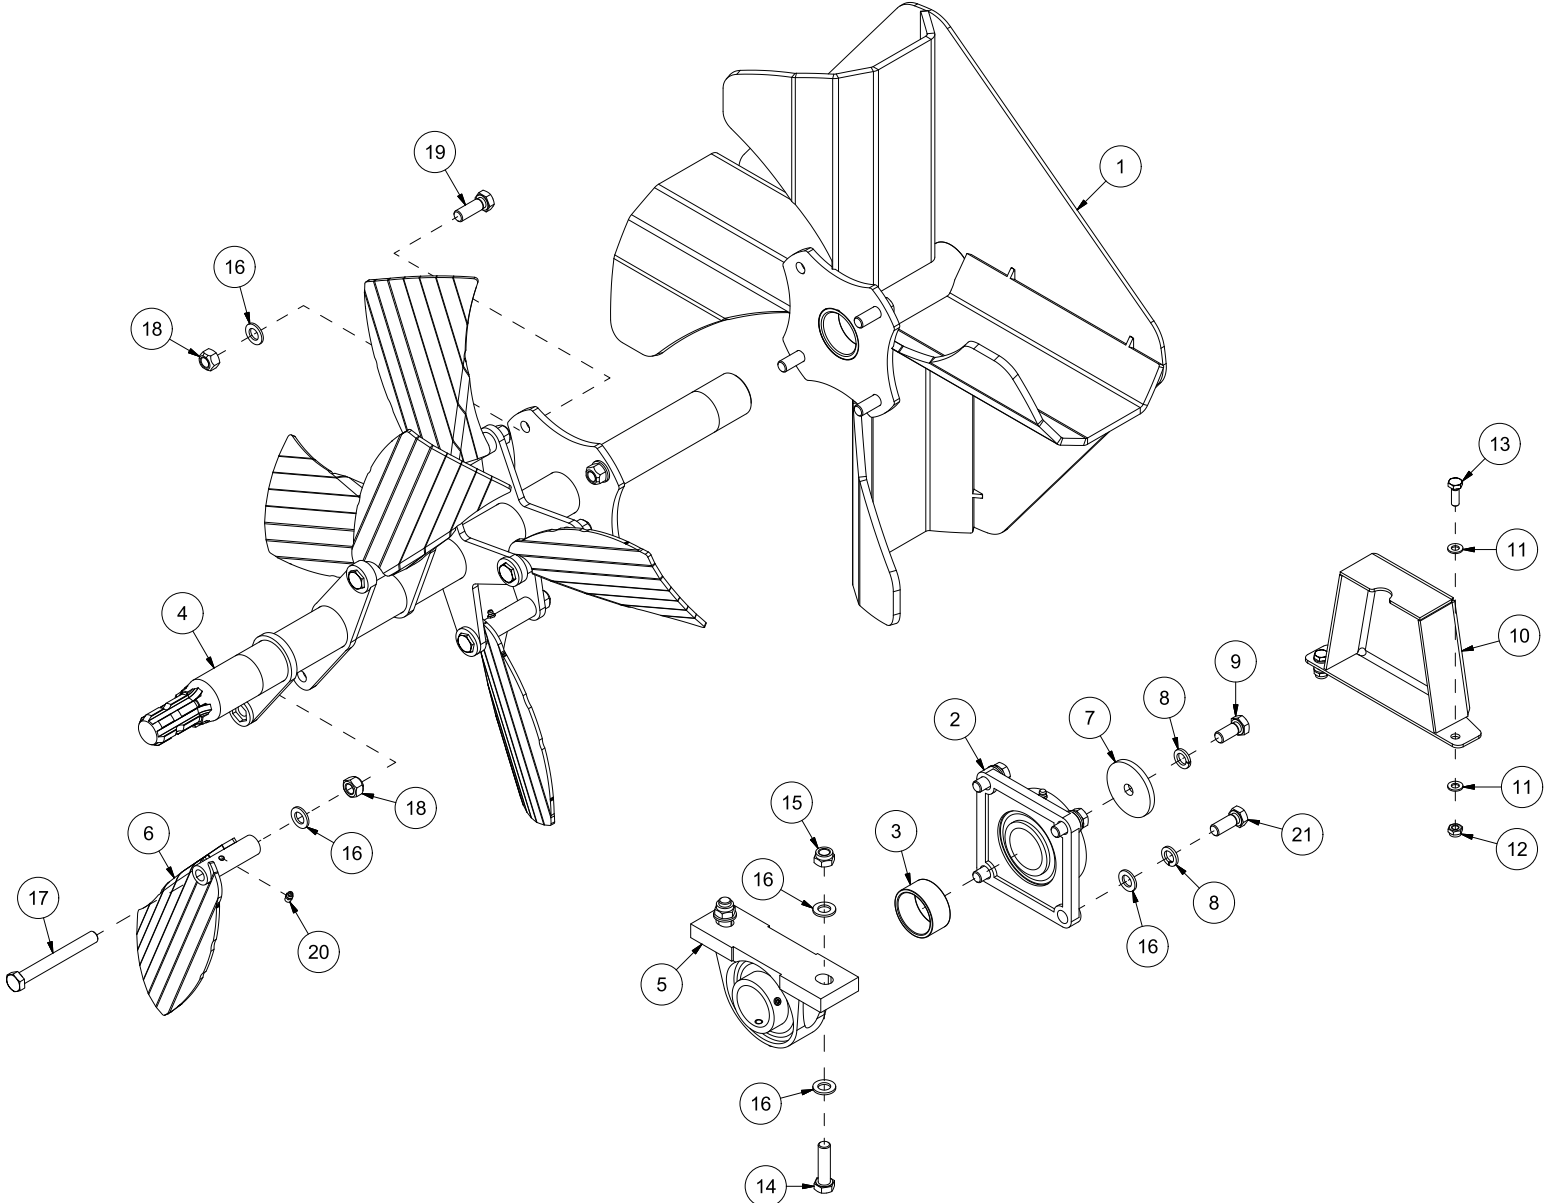

# VF240 Spare parts catalogue

Serial number: from 140013 | up to 140032

CONTENT.....	2
25148001   HULL .....	4
25148002   EJECTOR FAN.....	6
25148003   EJECTOR SPOUT .....	8
25148004   BREAKDOWN FLAP .....	10
25148005   CYLINDER EJECTOR SPOUT.....	12
25148006   STRUT EJECTOR SPOUT .....	14
25148007   SKID PAD .....	16
25148008   RIGHT SIDE EXTENSION 1,0M .....	18
25148009   RIGHT SIDE EXTENSION 1,6M .....	20
25148010   LEFT SIDE EXTENSION 1,0M .....	22
25148011   DOUBLE WEAR STEEL.....	24
25148012   REAR SKID PAD .....	26
25148013   WHEEL.....	28

Pos	Qty	Article no	Designation
1	1	12514001	Hull VF240
2	1	12514003	Wear steel, right 10x170x1570
3	1	12514004	Wear steel, left 10x170x1436
4	1	12514002	Wear steel fan housing 80 cm
5	10	2489175	Locking nut with flange M16 EIZn DIN 6926
6	10	2344491	Locking screw M16x45 EIZn 8.8 DIN 603
7	2	2556142	Locking pin Ø10x40
8	2	2551730	Drawbar bolt cat. 2 Ø28x95
9	2	2531078	Washer M16 EIZn DIN 125
10	2	2534078	Spring washer M16 EIZn DIN 127
11	2	2422485	Hexagon screw M16x30 EIZn 8.8 DIN 933
12	2	2533095	Washer Ø26/45x4
13	1	2935063	Sticker 68x40 CE
14	1	2935121	Sticker 45x309 Snowblower 540 rpm collection plate
16	1	2935088	Sticker 90x48 Risk of hand crashing
17	2	2935114	Sticker VF240 450x138

Pos	Qty	Article no	Designation
1	4	2344330	Locking screw M10x25 EIZn 8.8 DIN 603
2	4	1252039	Bearing washer
3	6	2533065	Body washer ø11/35x3
4	6	2483610	Locking nut M10 EIZn DIN 985
5	2	1252037	Strut for breakdown flap
6	2	2344335	Locking screw M10x45 EIZn 8.8 DIN 603
7	2	1252041	Bearing sleeve on spout
8	1	1252036	Breakdown flap 80 cm

Pos	Qty	Article no	Designation
1	2	1252133	Shaft pin for wheel
2	2	2941520	Wheel 6.00x9 10L Compl. w/rim
3	2	2531078	Washer M16 EIZn DIN 125
4	2	2534078	Spring washer M16 EIZn DIN 127
5	2	2422489	Hexagon screw M16x40 EIZn 8.8 DIN 933
6	2	2941621	Hub no. 21 without shaft pin