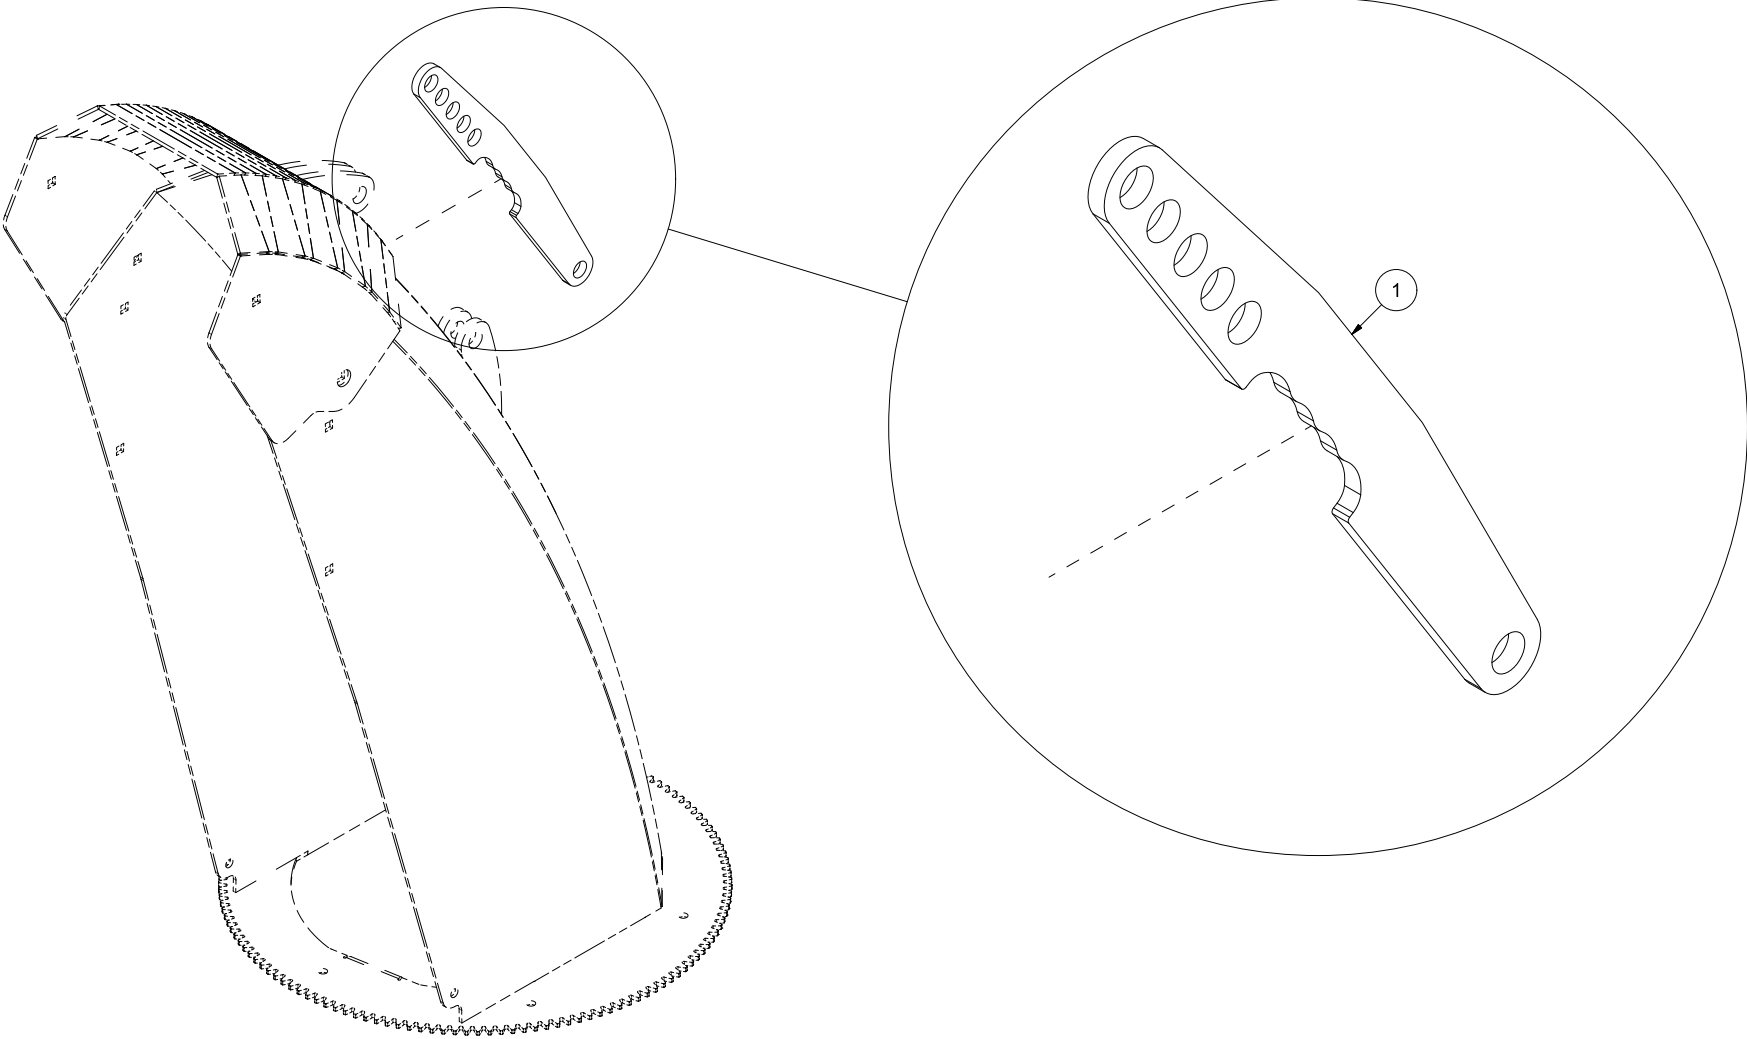

Pos	Qty	Article no	Designation
1	1	2955362	Cylinder 32x20x125 H20H20
2	2	2957754	Hexagon nipple GEK BSP 1/4" L10 ED