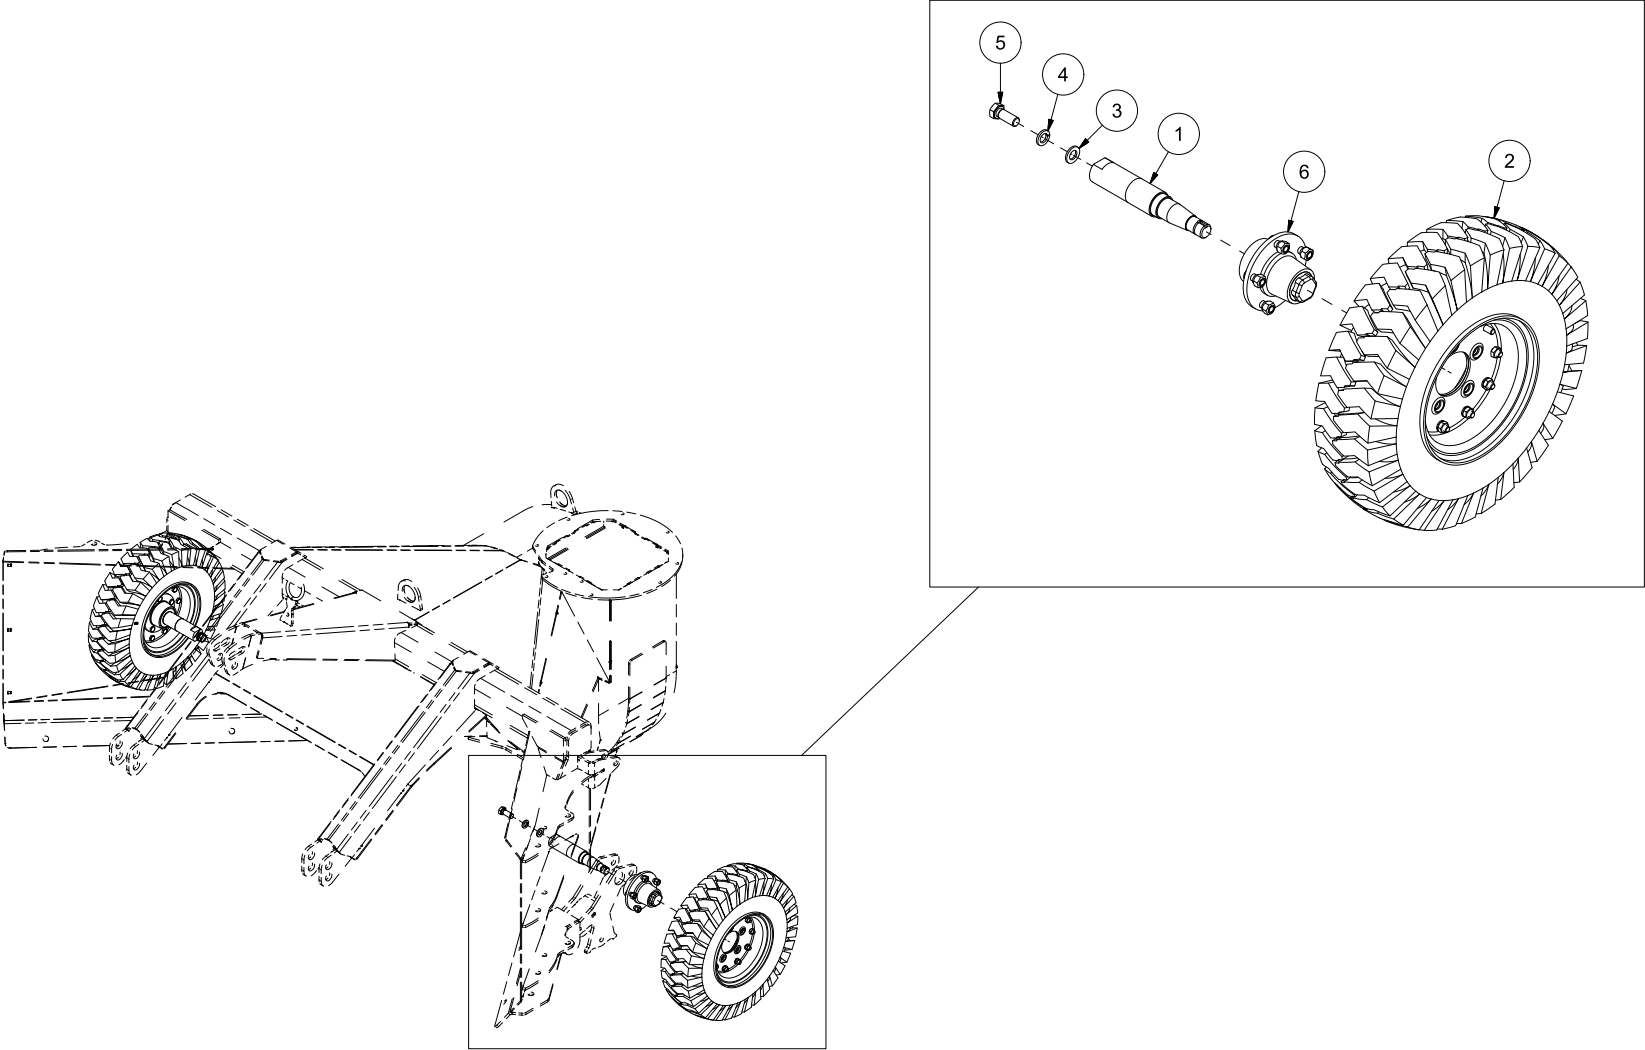

# VF240 Spare parts catalogue

Serial number: from 140013 | up to 140032

CONTENT.....	2
25148001   HULL .....	4
25148002   EJECTOR FAN.....	6
25148003   EJECTOR SPOUT .....	8
25148004   BREAKDOWN FLAP .....	10
25148005   CYLINDER EJECTOR SPOUT.....	12
25148006   STRUT EJECTOR SPOUT .....	14
25148007   SKID PAD .....	16
25148008   RIGHT SIDE EXTENSION 1,0M .....	18
25148009   RIGHT SIDE EXTENSION 1,6M .....	20
25148010   LEFT SIDE EXTENSION 1,0M .....	22
25148011   DOUBLE WEAR STEEL.....	24
25148012   REAR SKID PAD .....	26
25148013   WHEEL.....	28

Pos	Qty	Article no	Designation
1	1	1251180	Side extension 1m Left VF230/252
2	3	2422495	Hexagon screw M16x60 EIZn 8.8 DIN 931
3	6	2531078	Washer M16 EIZn DIN 125
4	1	1251143	Rod attachment side extension VF230/252
5	3	2483613	Locking nut M16 EIZn DIN 985
6	1	2556138	Locking pin Ø6
7	1	12514009	Shims wear steel side extension
8	1	12514005	Wear steel side extension 10x185x900
9	4	2344493	Locking screw M16x50 EIZn 8.8 DIN 603
10	4	2489175	Locking nut with flange M16 EIZn DIN 6926

Pos	Qty	Article no	Designation
1	2	1252133	Shaft pin for wheel
2	2	2941520	Wheel 6.00x9 10L Compl. w/rim
3	2	2531078	Washer M16 EIZn DIN 125
4	2	2534078	Spring washer M16 EIZn DIN 127
5	2	2422489	Hexagon screw M16x40 EIZn 8.8 DIN 933
6	2	2941621	Hub no. 21 without shaft pin