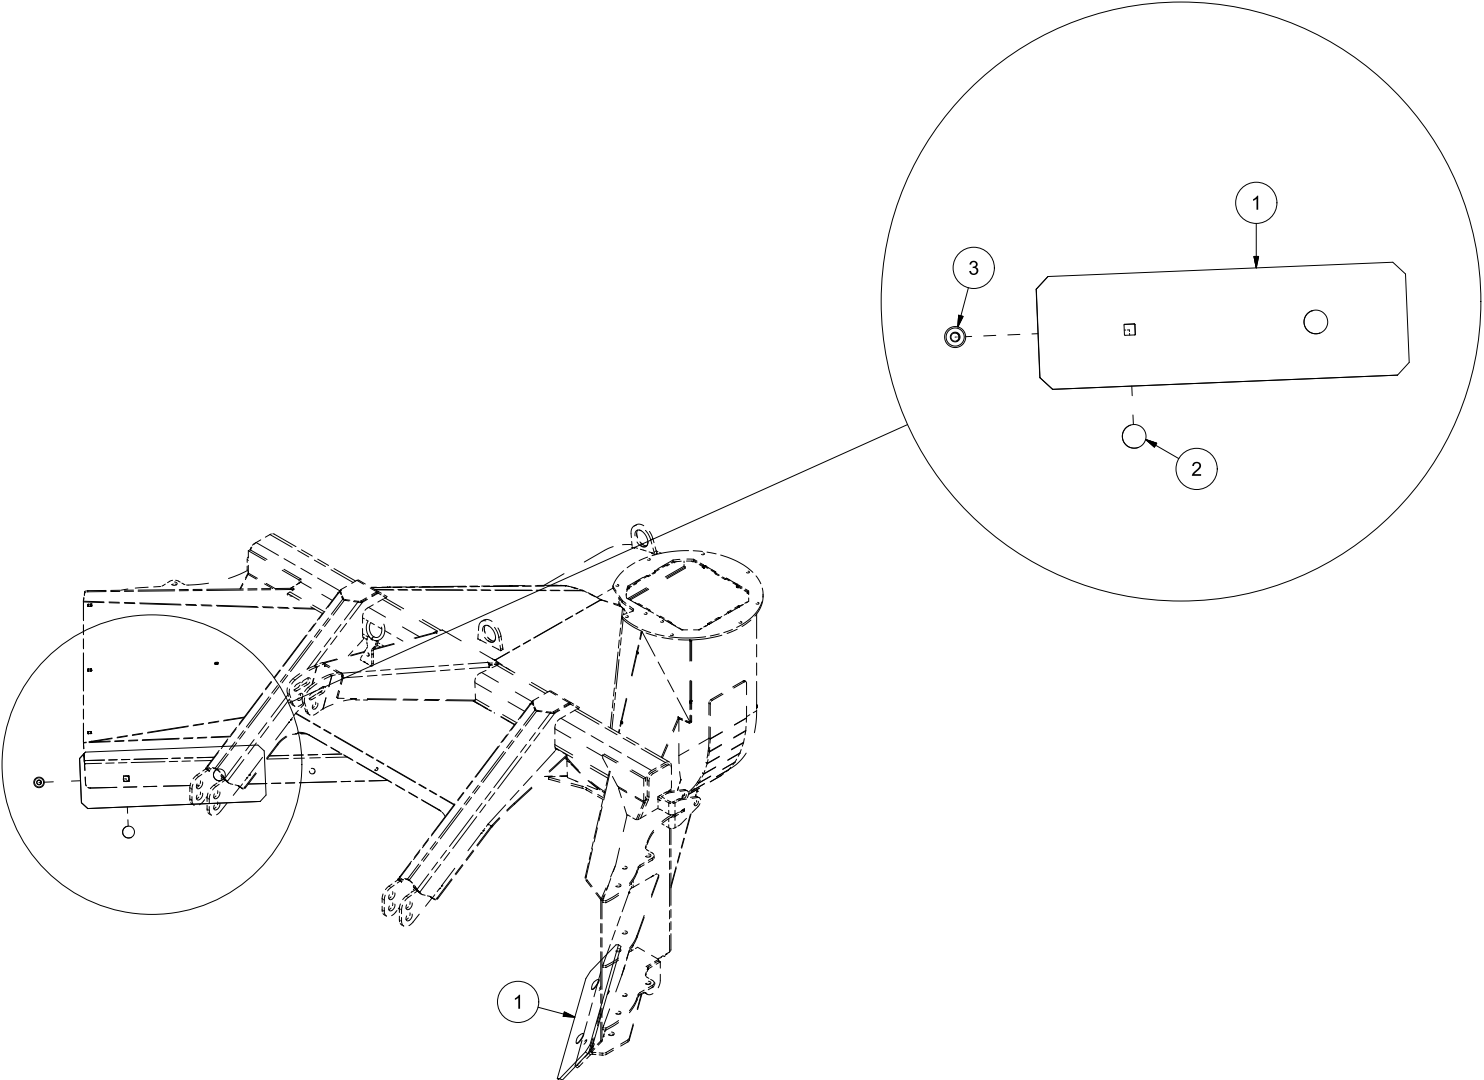

Pos	Qty	Article no	Designation
1	2	12514006	Wear steel 10x185x605
2	4	2344493	Locking screw M16x50 EIZn 8.8 DIN 603
3	4	2489175	Locking nut with flange M16 EIZn DIN 6926