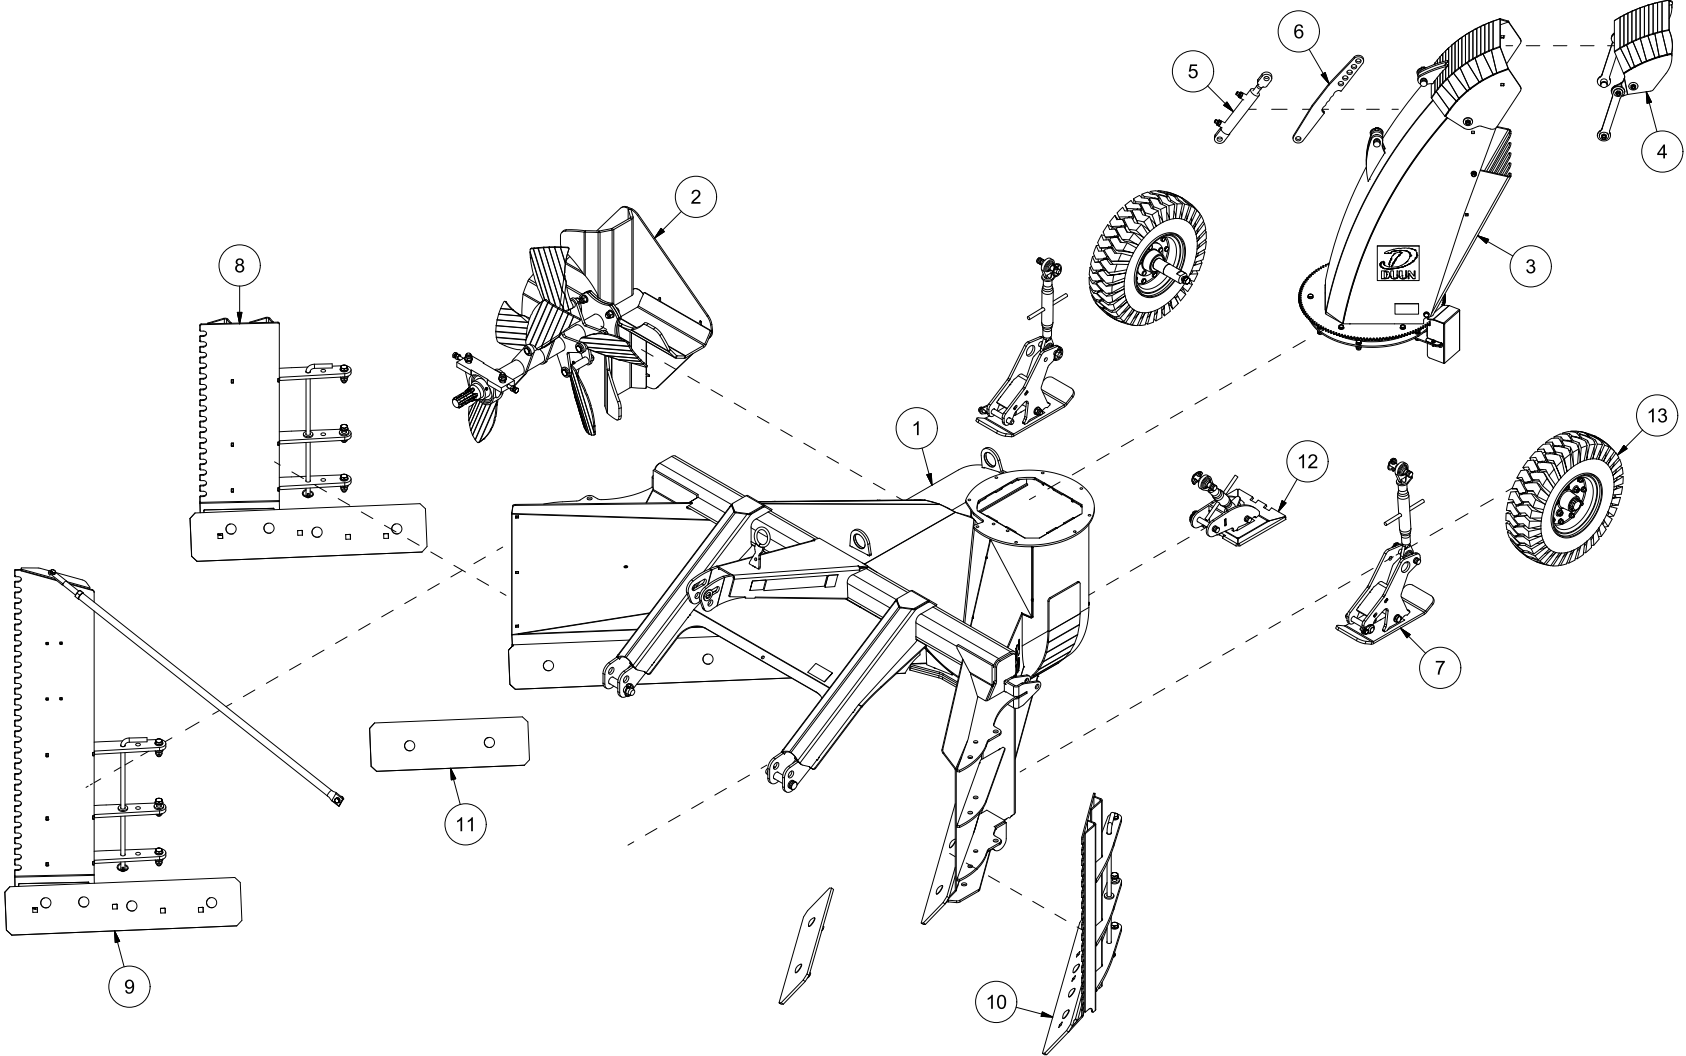

# VF240 Spare parts catalogue

Serial number: from 140013 | up to 140032

CONTENT.....	2
25148001   HULL .....	4
25148002   EJECTOR FAN.....	6
25148003   EJECTOR SPOUT .....	8
25148004   BREAKDOWN FLAP .....	10
25148005   CYLINDER EJECTOR SPOUT.....	12
25148006   STRUT EJECTOR SPOUT .....	14
25148007   SKID PAD .....	16
25148008   RIGHT SIDE EXTENSION 1,0M .....	18
25148009   RIGHT SIDE EXTENSION 1,6M .....	20
25148010   LEFT SIDE EXTENSION 1,0M .....	22
25148011   DOUBLE WEAR STEEL.....	24
25148012   REAR SKID PAD .....	26
25148013   WHEEL.....	28

Pos	Qty	Article no	Designation
1	1	12514001	Hull VF240
2	1	12514003	Wear steel, right 10x170x1570
3	1	12514004	Wear steel, left 10x170x1436
4	1	12514002	Wear steel fan housing 80 cm
5	10	2489175	Locking nut with flange M16 EIZn DIN 6926
6	10	2344491	Locking screw M16x45 EIZn 8.8 DIN 603
7	2	2556142	Locking pin Ø10x40
8	2	2551730	Drawbar bolt cat. 2 Ø28x95
9	2	2531078	Washer M16 EIZn DIN 125
10	2	2534078	Spring washer M16 EIZn DIN 127
11	2	2422485	Hexagon screw M16x30 EIZn 8.8 DIN 933
12	2	2533095	Washer Ø26/45x4
13	1	2935063	Sticker 68x40 CE
14	1	2935121	Sticker 45x309 Snowblower 540 rpm collection plate
16	1	2935088	Sticker 90x48 Risk of hand crashing
17	2	2935114	Sticker VF240 450x138

Pos	Qty	Article no	Designation
1	4	2344330	Locking screw M10x25 EIZn 8.8 DIN 603
2	4	1252039	Bearing washer
3	6	2533065	Body washer ø11/35x3
4	6	2483610	Locking nut M10 EIZn DIN 985
5	2	1252037	Strut for breakdown flap
6	2	2344335	Locking screw M10x45 EIZn 8.8 DIN 603
7	2	1252041	Bearing sleeve on spout
8	1	1252036	Breakdown flap 80 cm

Pos	Qty	Article no	Designation
1	2	1252133	Shaft pin for wheel
2	2	2941520	Wheel 6.00x9 10L Compl. w/rim
3	2	2531078	Washer M16 EIZn DIN 125
4	2	2534078	Spring washer M16 EIZn DIN 127
5	2	2422489	Hexagon screw M16x40 EIZn 8.8 DIN 933
6	2	2941621	Hub no. 21 without shaft pin