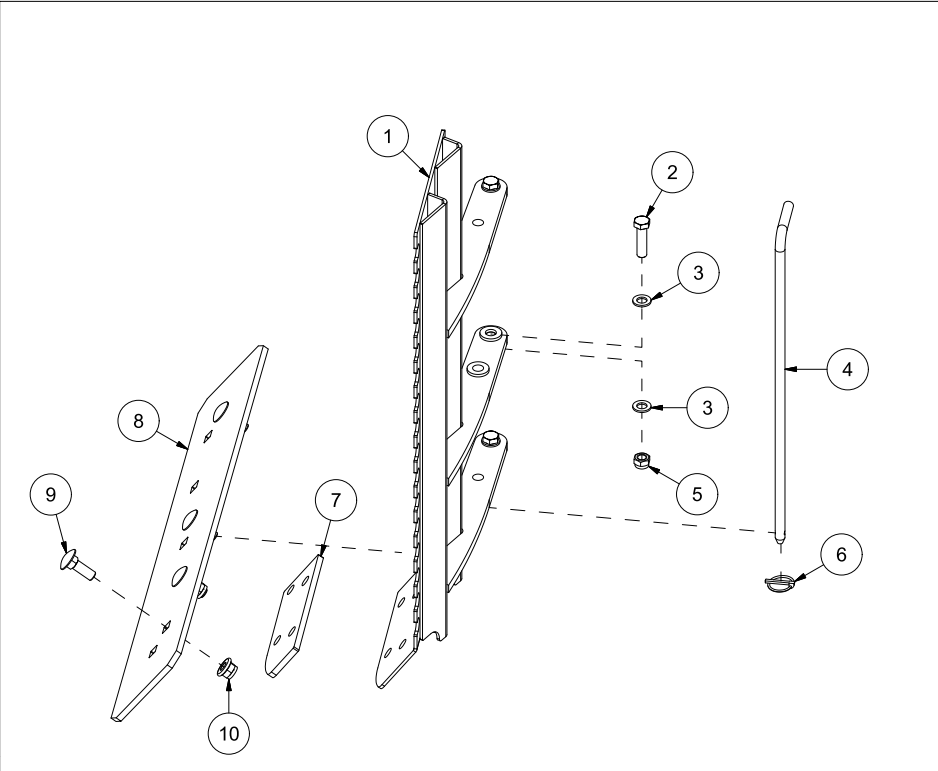

Pos	Qty	Article no	Designation
1	1	1251180	Side extension 1m Left VF230/252
2	3	2422495	Hexagon screw M16x60 EIZn 8.8 DIN 931
3	6	2531078	Washer M16 EIZn DIN 125
4	1	1251143	Rod attachment side extension VF230/252
5	3	2483613	Locking nut M16 EIZn DIN 985
6	1	2556138	Locking pin Ø6
7	1	12514009	Shims wear steel side extension
8	1	12514005	Wear steel side extension 10x185x900
9	4	2344493	Locking screw M16x50 EIZn 8.8 DIN 603
10	4	2489175	Locking nut with flange M16 EIZn DIN 6926