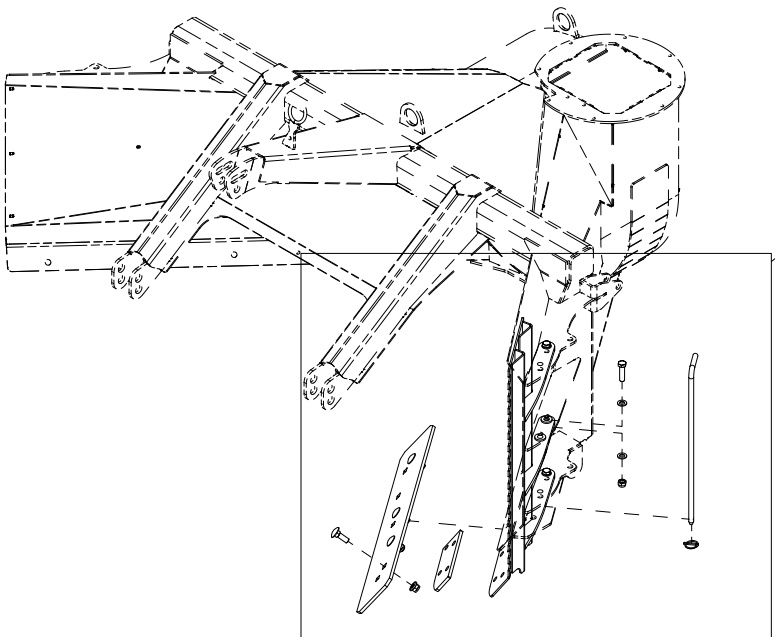

Pos	Qty	Article no	Designation
1	1	1251180	Side extension 1m Left VF230/252
2	3	2422495	Hexagon screw M16x60 EIZn 8.8 DIN 931
3	6	2531078	Washer M16 EIZn DIN 125
4	1	1251143	Rod attachment side extension VF230/252
5	3	2483613	Locking nut M16 EIZn DIN 985
6	1	2556138	Locking pin Ø6
7	1	12514009	Shims wear steel side extension
8	1	12514005	Wear steel side extension 10x185x900
9	4	2344493	Locking screw M16x50 EIZn 8.8 DIN 603
10	4	2489175	Locking nut with flange M16 EIZn DIN 6926