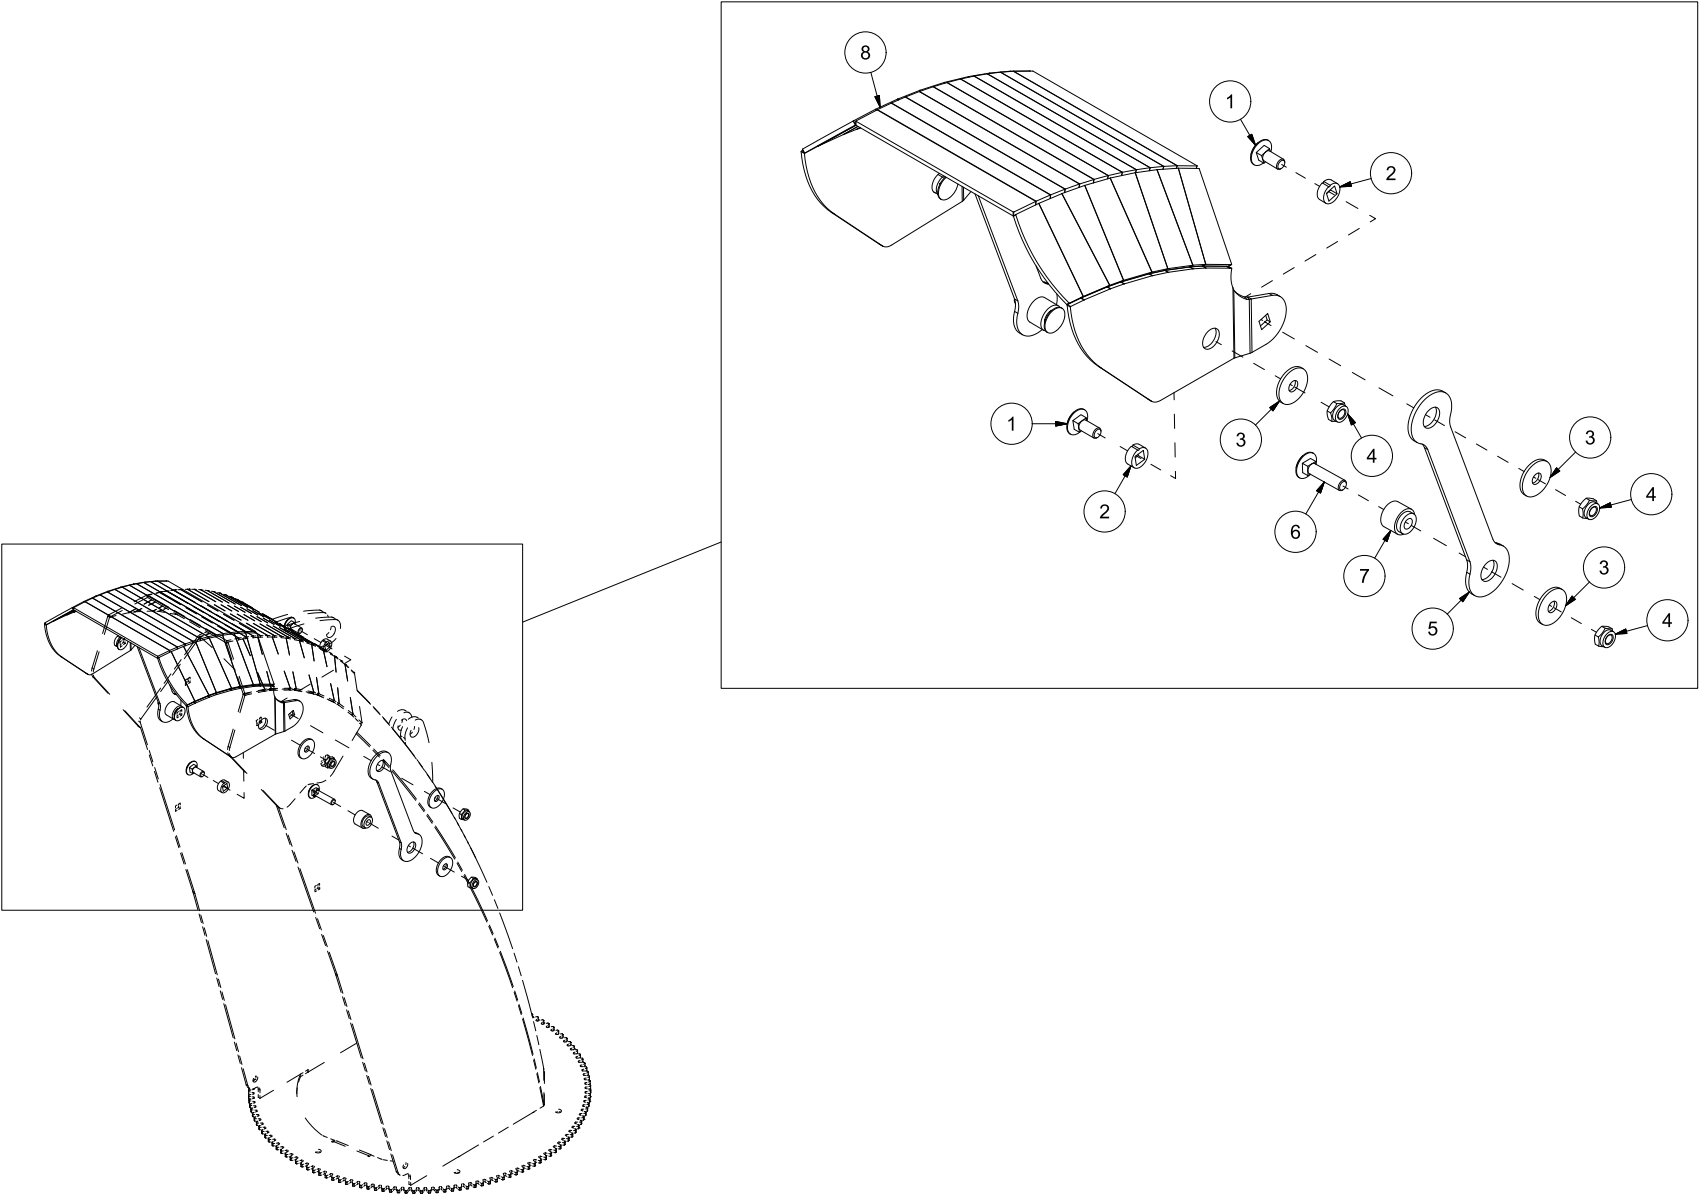

Pos	Qty	Article no	Designation
1	4	2344330	Locking screw M10x25 EIZn 8.8 DIN 603
2	4	1252039	Bearing washer
3	6	2533065	Body washer ø11/35x3
4	6	2483610	Locking nut M10 EIZn DIN 985
5	2	1252037	Strut for breakdown flap
6	2	2344335	Locking screw M10x45 EIZn 8.8 DIN 603
7	2	1252041	Bearing sleeve on spout
8	1	1252036	Breakdown flap 80 cm