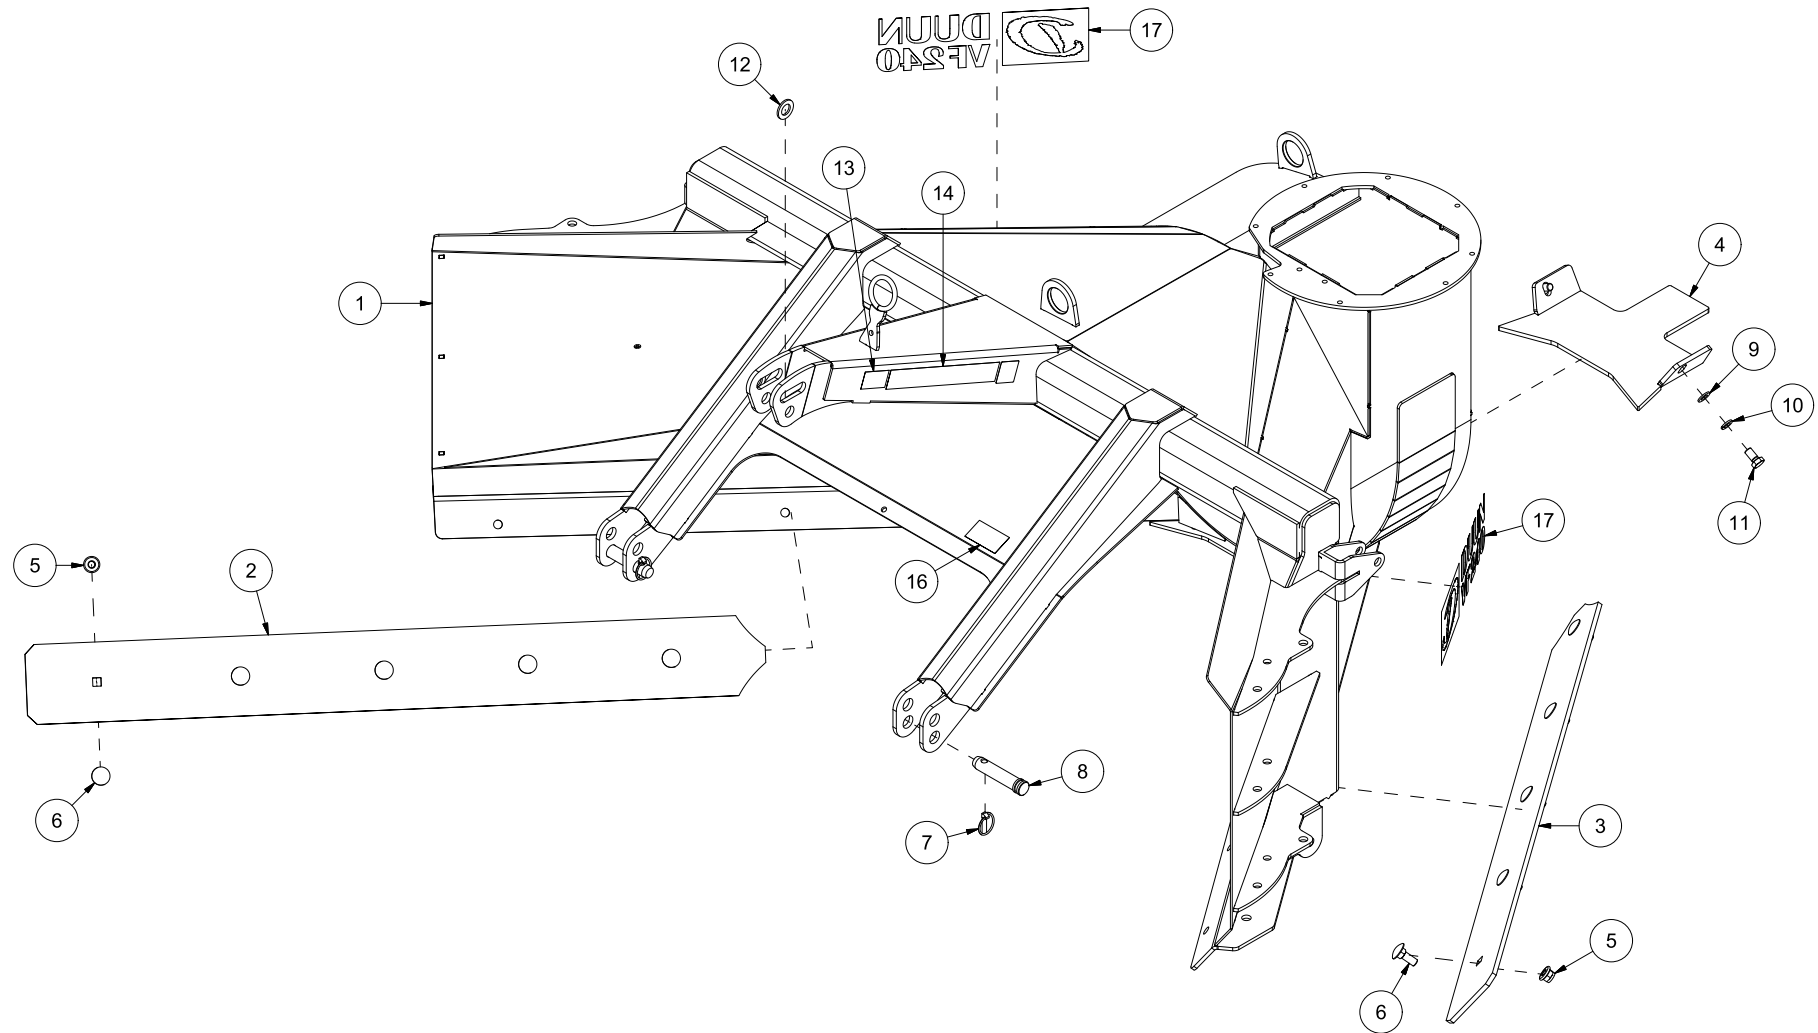

# VF240 Spare parts catalogue

Serial number: from 140013 | up to 140032

CONTENT.....	2
25148001   HULL .....	4
25148002   EJECTOR FAN.....	6
25148003   EJECTOR SPOUT .....	8
25148004   BREAKDOWN FLAP .....	10
25148005   CYLINDER EJECTOR SPOUT.....	12
25148006   STRUT EJECTOR SPOUT .....	14
25148007   SKID PAD .....	16
25148008   RIGHT SIDE EXTENSION 1,0M .....	18
25148009   RIGHT SIDE EXTENSION 1,6M .....	20
25148010   LEFT SIDE EXTENSION 1,0M .....	22
25148011   DOUBLE WEAR STEEL.....	24
25148012   REAR SKID PAD .....	26
25148013   WHEEL.....	28

Pos	Qty	Article no	Designation
1	1	12514001	Hull VF240
2	1	12514003	Wear steel, right 10x170x1570
3	1	12514004	Wear steel, left 10x170x1436
4	1	12514002	Wear steel fan housing 80 cm
5	10	2489175	Locking nut with flange M16 EIZn DIN 6926
6	10	2344491	Locking screw M16x45 EIZn 8.8 DIN 603
7	2	2556142	Locking pin Ø10x40
8	2	2551730	Drawbar bolt cat. 2 Ø28x95
9	2	2531078	Washer M16 EIZn DIN 125
10	2	2534078	Spring washer M16 EIZn DIN 127
11	2	2422485	Hexagon screw M16x30 EIZn 8.8 DIN 933
12	2	2533095	Washer Ø26/45x4
13	1	2935063	Sticker 68x40 CE
14	1	2935121	Sticker 45x309 Snowblower 540 rpm collection plate
16	1	2935088	Sticker 90x48 Risk of hand crashing
17	2	2935114	Sticker VF240 450x138

Pos	Qty	Article no	Designation
1	4	2344330	Locking screw M10x25 EIZn 8.8 DIN 603
2	4	1252039	Bearing washer
3	6	2533065	Body washer ø11/35x3
4	6	2483610	Locking nut M10 EIZn DIN 985
5	2	1252037	Strut for breakdown flap
6	2	2344335	Locking screw M10x45 EIZn 8.8 DIN 603
7	2	1252041	Bearing sleeve on spout
8	1	1252036	Breakdown flap 80 cm