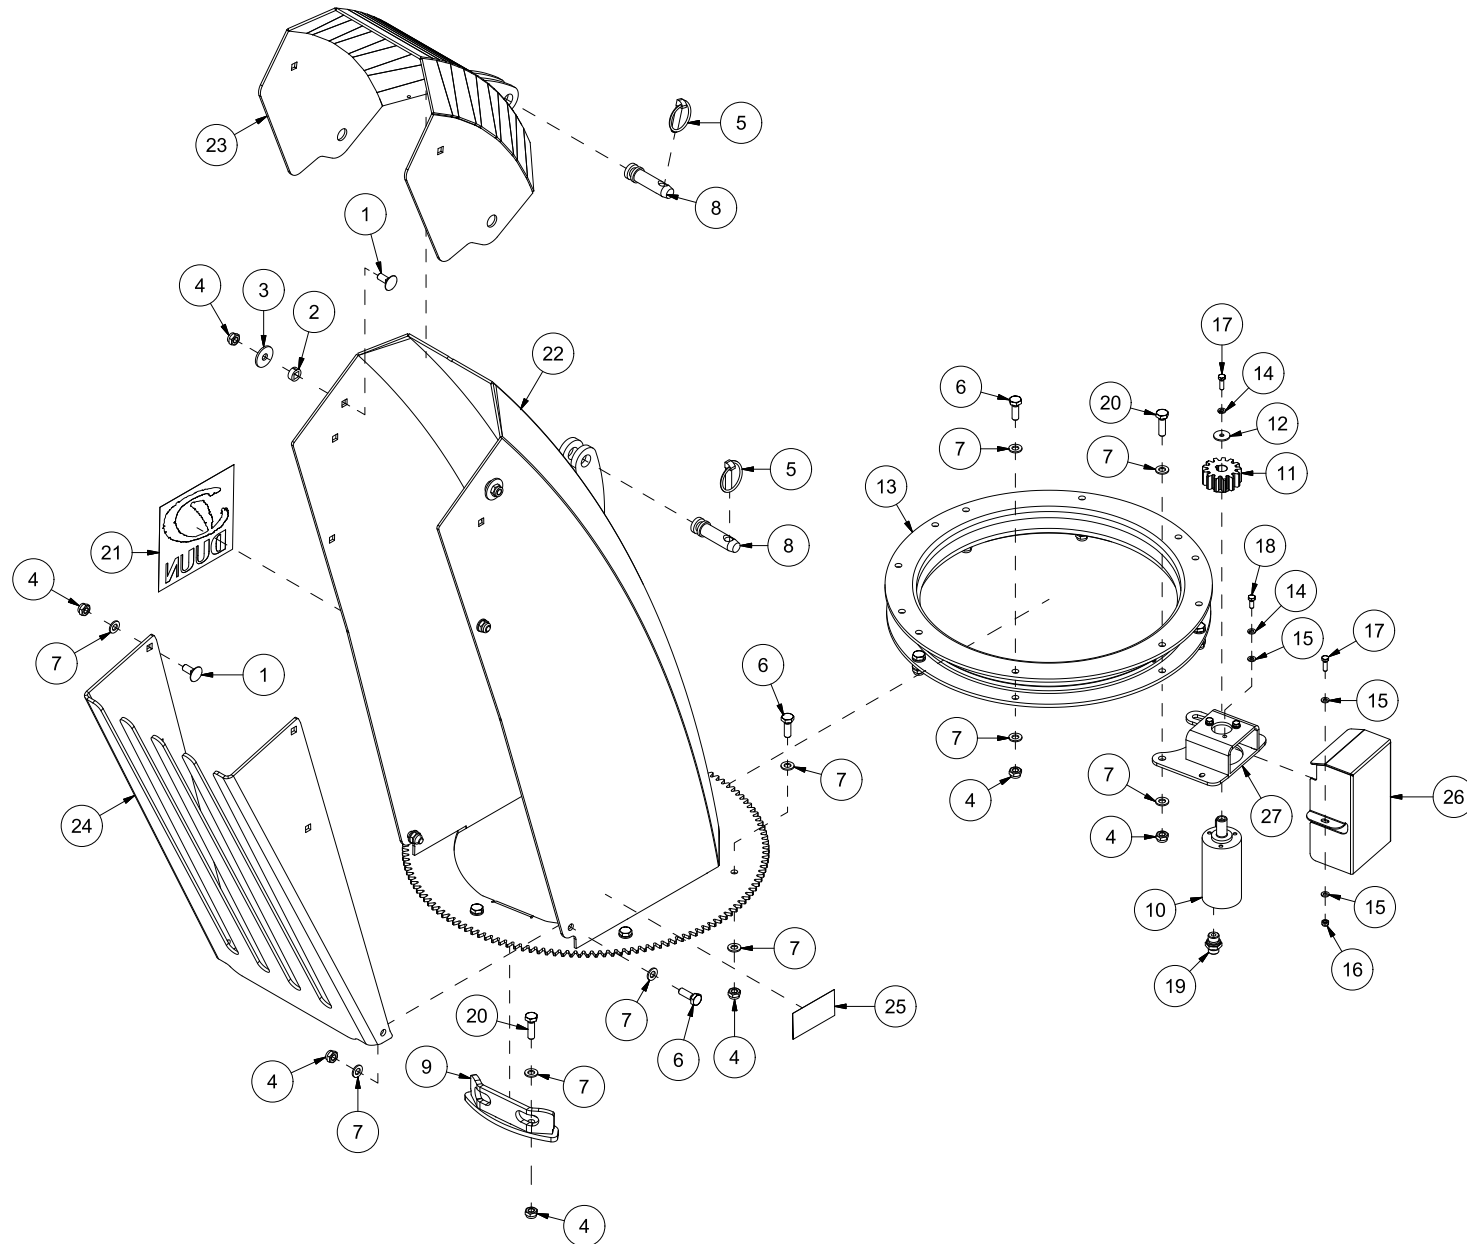

Pos	Qty	Article no	Designation
1	4	2344330	Locking screw M10x25 EIZn 8.8 DIN 603
2	2	1252039	Bearing washer
3	2	2533065	Body washer ø11/35x3
4	22	2483610	Locking nut M10 EIZn DIN 985
5	2	2556142	Locking pin Ø10x40
6	14	2422299	Hexagon screw M10x30 EIZn 8.8 DIN 933
7	36	2531060	Washer M10 EIZn DIN 125
8	2	2526317	Bolt Ø19,8x45
9	1	1251152	Stops against hull
10	1	2955505	Hydraulic motor 31,8 ccm
11	1	2964105	Cog wheel module 4
12	1	1251198	Washer for cog wheel
13	1	1251136	Ball bearing ring Ø500
14	4	2538039	Spring washer M6 A4 DIN 127
15	7	2537036	Washer M6 A4 DIN 125
16	2	2483808	Locking Nut M6 A4 DIN 985
17	3	2426205	Hexagon screw M6x20 A4 DIN933
18	3	2426200	Hexagon screw M6x16 A4 DIN 933
19	2	2957759	Hexagon nipple GEK BSP 3/8" L10 ED
20	4	2422301	Hexagon screw M10x35 EIZn 8.8 DIN 933
21	1	2935150	Sticker Duun 160x160
22	1	1252035	Ejector spout 80 cm
23	1	1252032	Outlet flap 80 cm
24	1	1252044	Grate
25	2	2935088	Sticker 90x48 Risk of hand crushing
26	1	12512006	Cover o/hydraulic motor
27	1	12512015	Bracket f/oil engine